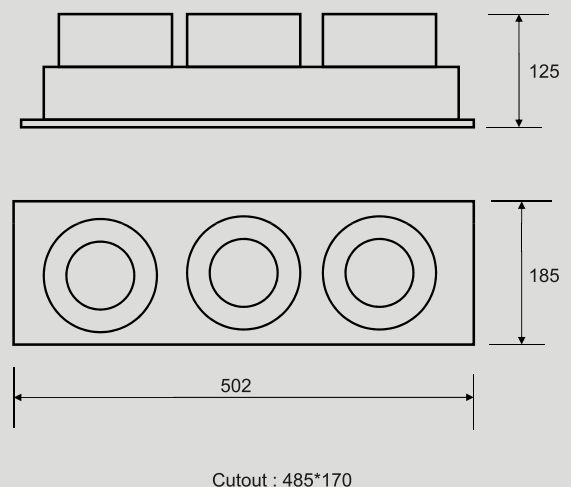

Application Areas

- Malls ■ Fashion Lifestyle stores
- Electronic showrooms

LED 3 Way Gimble Recess mounted down light with die cast aluminium housing and external LED driver suitable for 20W, 30W LED chip, choice of 24 degree and 50 degree beam angle

| Cat. Ref.: | | Wattage | |
|--------------------|------|--------------------|------|
| LR-R3GD-20-NDL-24D | 20 W | LR-R3GD-30-NDL-24D | 30 W |
| LR-R3GD-20-WW-24D | 20 W | LR-R3GD-30-WW-24D | 30 W |
| LR-R3GD-20-NDL-50D | 20 W | LR-R3GD-30-NDL-50D | 30 W |
| LR-R3GD-20-WW-50D | 20 W | LR-R3GD-30-WW-50D | 30 W |

Dimensions

Product Specifications

| Parameters | Description |
|--------------------|----------------------|
| System wattage | 20W, 30W |
| Beam Angle | 24 & 50 Degree |
| Housing | Die Cast aluminium |
| Mounting | Recess Mounted |
| Colour Temperature | 3000K, 4000K |
| CRI | >80 |
| Life | 40,000 Burning hours |