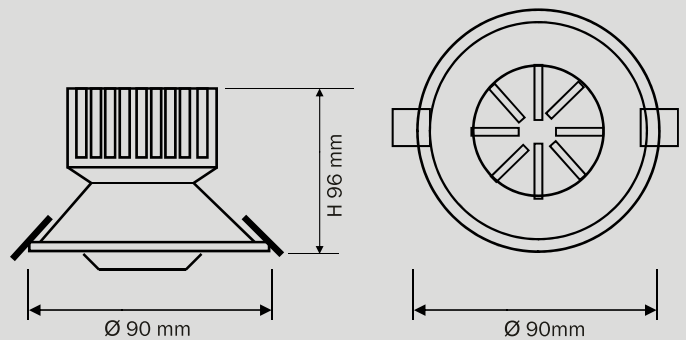

Cat. Ref.:	Wattage
LGSR-10-W	10 W

Application Areas

- General and accent lighting in fashion retail stores
- Niche lighting in Jewellery show room
- Ambiance lighting for Hotels ■ Restaurant and Bars

10W LED round recessed adjustable downlight with external driver with 36 Degree beam angle, the body made up of die CMC aluminium with ivory white powder coating finish, the application areas are wall washer and accent lighting in fashion retail stores, niche lighting in Jewellery show room, ambiance lighting for Hotels, restaurant and Bars.

Product Specifications

Parameters	Description
System wattage	10 W
Beam Angle	36 Degree
Housing	CMC aluminium
Mounting	Recess
Colour Temperature	3000K, 5700K
CRI	>70
Life	40,000 Burning hours

Dimensions

Merits of LED