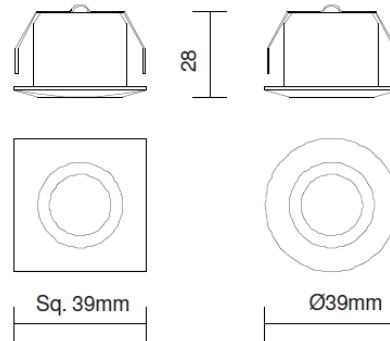

**NEW PRODUCT LAUNCH CIRCULAR – SPOT LIGHT**

This is the new product we are launching “SPOT LIGHT”

This LED Spot Light comprises of aluminum die cast housing finished in white powder coated & Top in white powder coated. The spot light is pre-wired with high efficiency electronic driver. High translucent clear honeycomb lens is used to get smooth light distribution. This luminaire is recommended for recessed mounting applications in Wardrobes, shelf lighting, furniture lighting, display and decoration.

Cutout Dia : 31mm

**TECHNICAL PARAMETERS:**

	<b>RATED WATTAGE</b>	<b>CCT</b>	<b>VOLTAGE (V)</b>	<b>CURRENT (A)</b>	<b>Rated LUMEN O/P</b>	<b>APPROX WEIGHT (KG)*</b>
<b>LSS2-CDL</b>	2W	6500K	230	0.010 - 0.015	80	0.050
<b>LSS2-WW</b>	2W	3000K	230	0.010 - 0.015	80	0.050
<b>LSR2-CDL</b>	2W	6500K	230	0.010 - 0.015	80	0.050
<b>LSR2-WW</b>	2W	3000K	230	0.010 - 0.015	80	0.050

**ORDERING PARAMETERS:**

<b>CAT REF</b>	<b>CASE LOT</b>	<b>ZPRL</b>	<b>MRP</b>	<b>PACKING</b>
<b>LSS2-CDL</b>	<b>20</b>	<b>170</b>	<b>340</b>	<b>BOX TYPE</b>
<b>LSS2-WW</b>	<b>20</b>	<b>170</b>	<b>340</b>	<b>BOX TYPE</b>
<b>LSR2-CDL</b>	<b>20</b>	<b>170</b>	<b>340</b>	<b>BOX TYPE</b>
<b>LSR2-WW</b>	<b>20</b>	<b>170</b>	<b>340</b>	<b>BOX TYPE</b>